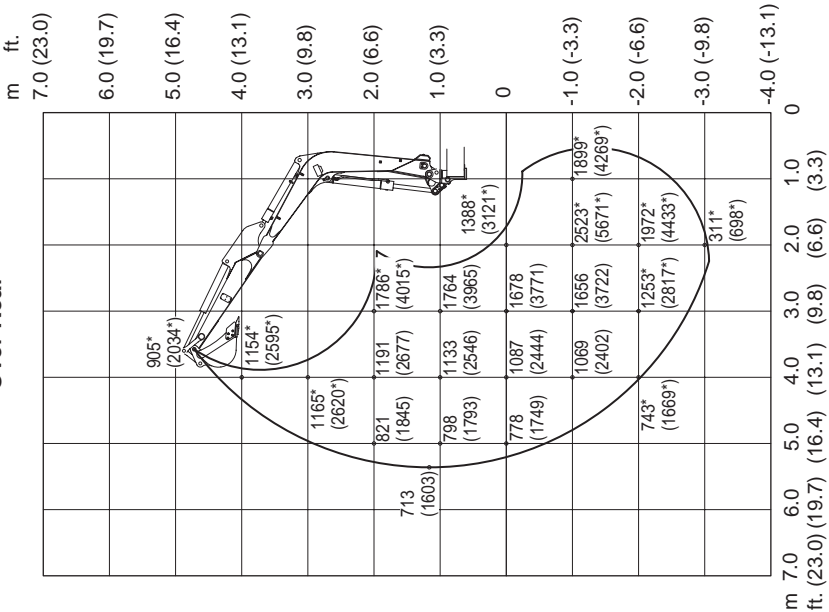

TB153FR Equipped with Long Arm

Over Front ; Dozer Blade Up

SPECIFICATIONS
Lifting Capacities

TB153FR Equipped with Long Arm

Over Side

Over Rear

Units: daN(lbs.)