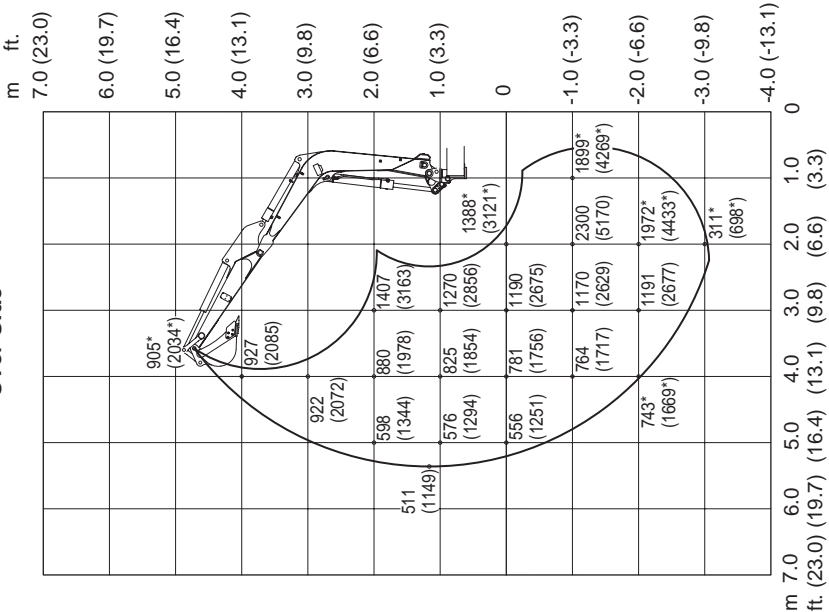

TB153FR Equipped with Long Arm

Over Front ; Dozer Blade Up

SPECIFICATIONS
Lifting Capacities

TB153FR Equipped with Long Arm

Over Side

Over Rear

Units: daN(lbs.)