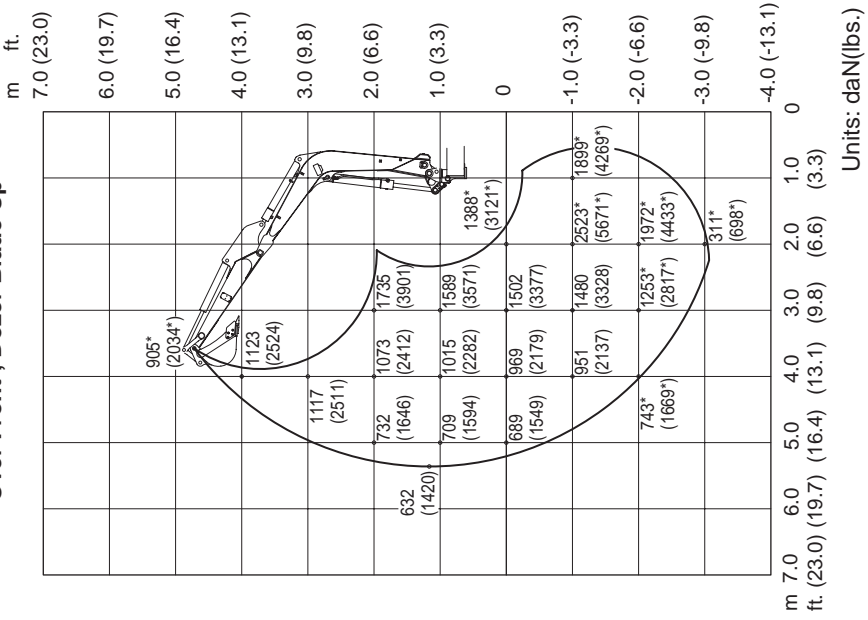

TB153FR Equipped with Long Arm

Over Front ; Dozer Blade Up

SPECIFICATIONS
Lifting Capacities

TB153FR Equipped with Long Arm

Over Side

Over Rear

Units: daN(lbs.)